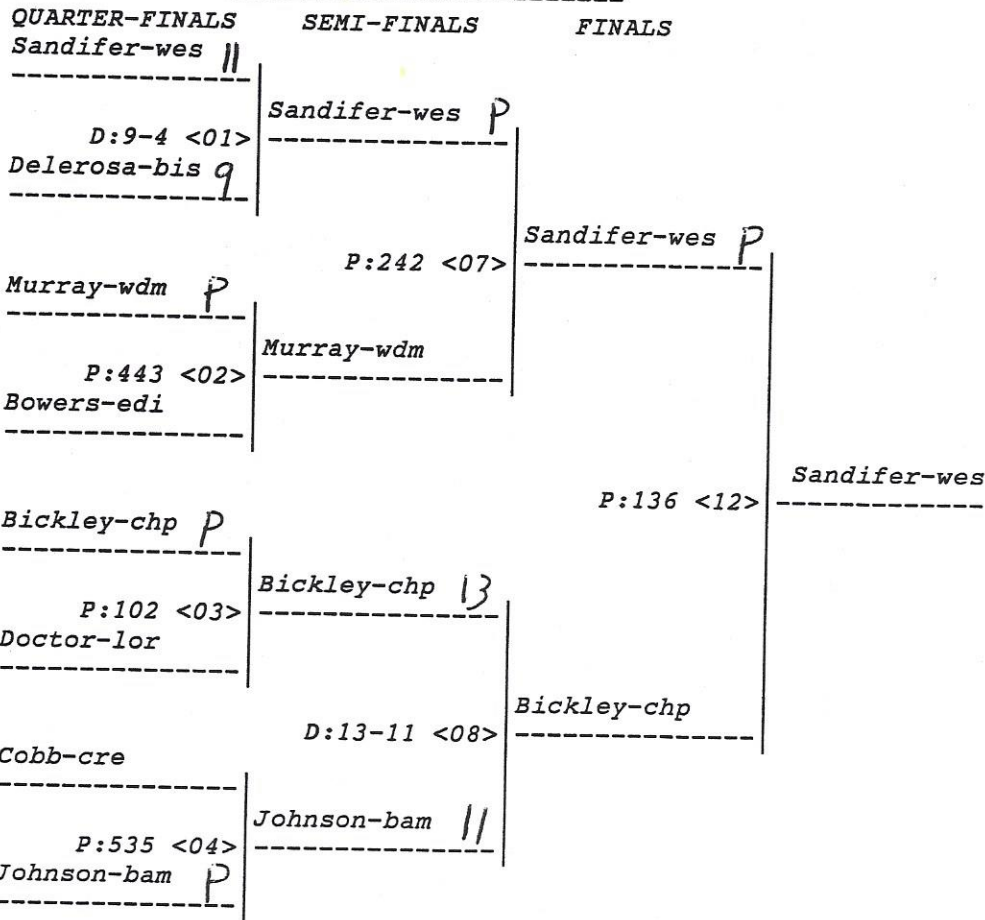

Goach George Gardner

✓ Woodruff

- 119 Johnathon Montjoy - Jr
- 215 Jason Mathis - Sr.

✓ West Oak

- 9 103 Sandifer Chip
- 11 112 Brandon Clay
- 11 125 Ray Greer
- 9 130 Grey Ben
- 11 140 Robert McCall
- 11 145 Vince Smith
- 12 152 Brandon Knight
- 12 160 Glen Kimbrell
- 12 171 Eddie Bennet
- 9 189 Jarrod Duncan
- 12 215 Bobby Sanders
- 12 275 Adam Blackwell

1998 2A-1A

<CHAMPIONSHIP BRACKET - 103>

<CONSOLATION BRACKET - 103>

<CHAMPIONSHIP BRACKET - 112>

<CONSOLATION BRACKET - 112>

<CHAMPIONSHIP BRACKET - 119>

QUARTER-FINALS      SEMI-FINALS      FINALS

<CONSOLATION BRACKET - 119>