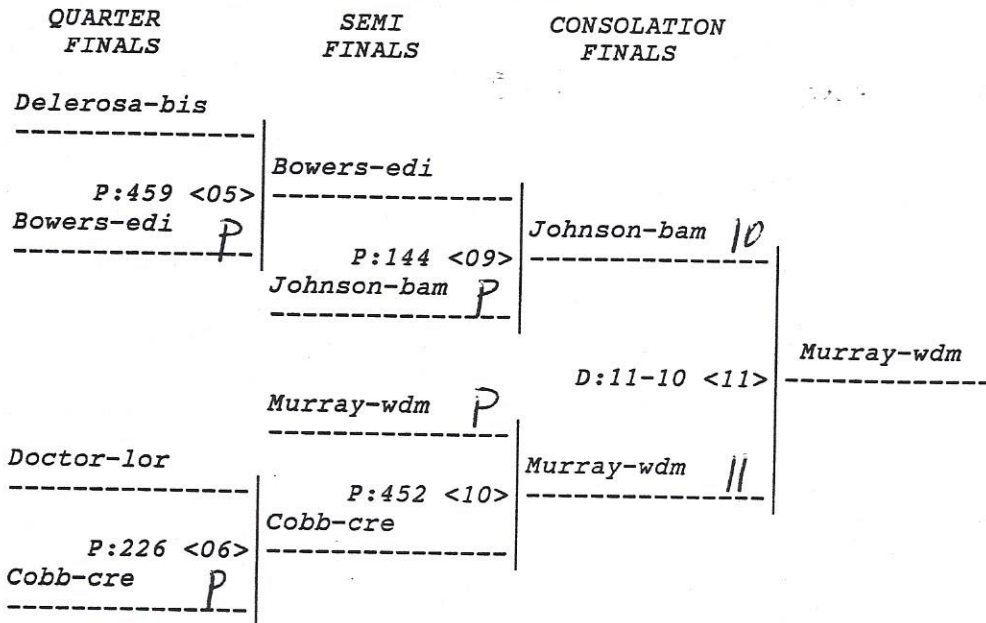

Goach George Gardner

✓ Woodruff

- 119 Johnathon Montjoy - Jr
- 215 Jason Mathis - Sr.

✓ West Oak

- 9 103 Sandifer Chip
- 11 112 Brandon Clay
- 11 125 Ray Greer
- 9 130 Grey Ben
- 11 140 Robert McCall
- 11 145 Vince Smith
- 12 152 Brandon Knight
- 12 160 Glen Kimbrell
- 12 171 Eddie Bennet
- 9 189 Jarrod Duncan
- 12 215 Bobby Sanders
- 12 275 Adam Blackwell

1998 2A-1A

<CHAMPIONSHIP BRACKET - 103>

<CONSOLATION BRACKET - 103>

<CHAMPIONSHIP BRACKET - 112>

<CONSOLATION BRACKET - 112>

<CHAMPIONSHIP BRACKET - 119>

QUARTER-FINALS      SEMI-FINALS      FINALS

<CONSOLATION BRACKET - 119>